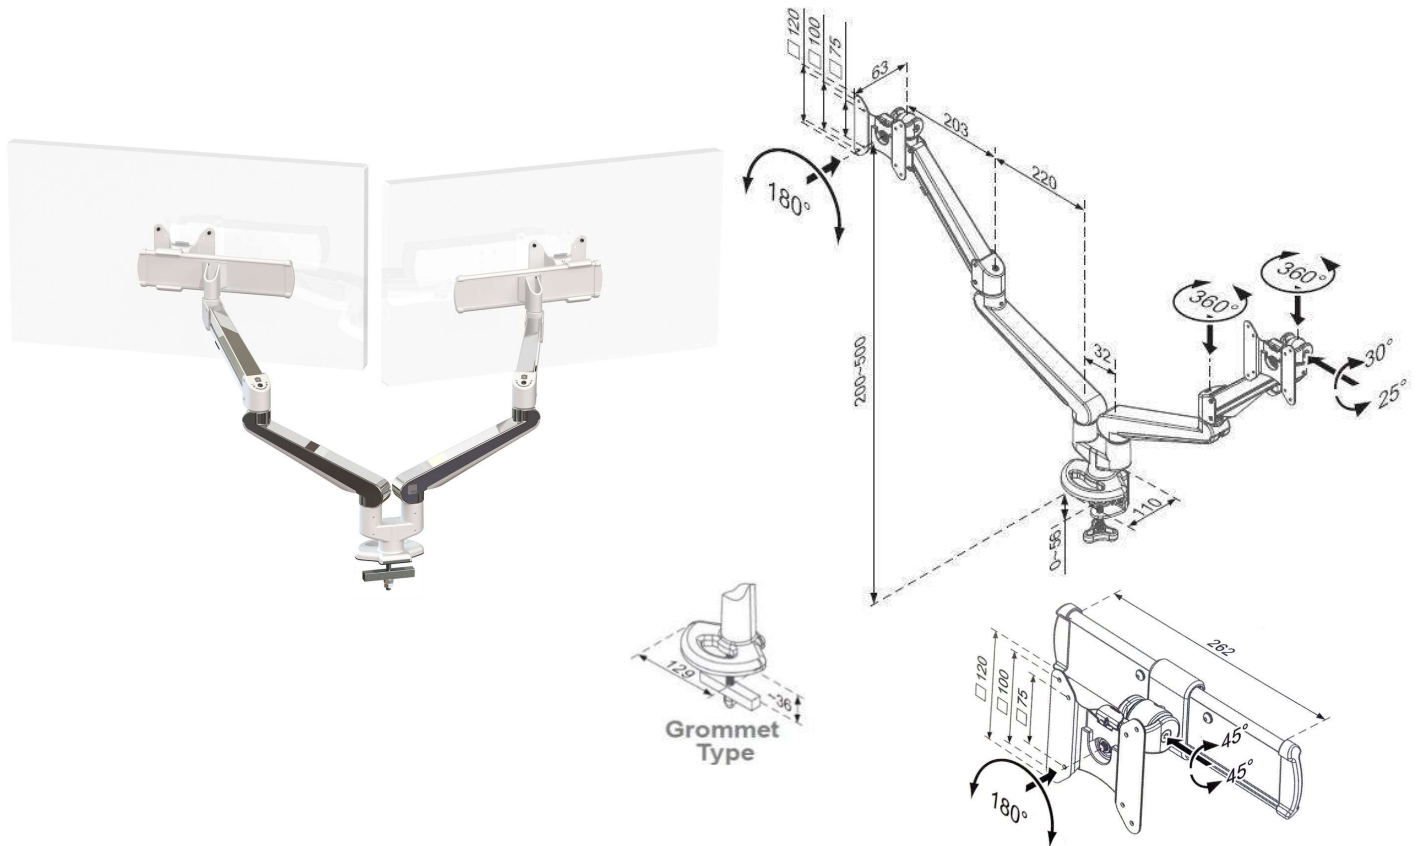

Ascend dual gas arm with width adjuster and through-desk fixing

Product Specification

Product code	CMS2639TD – white polished
Weight capacity	From 3 – 8kg per arm
Height adjustment range	200mm – 500mm from desk top
Max forward extension	486mm
Width adjuster	262mm
VESA	75mm & 100mm VESA compliant
Movement	Height adjustment, tilt, swivel, rotation and reach

Additional Information

Through desk fixing for desktop up to 36mm

Integral cable management

2 screen gas assisted height adjustment

Lockable quick release VESA function

180° anti rotation feature

Over 90% of the aluminium alloy content is recycled