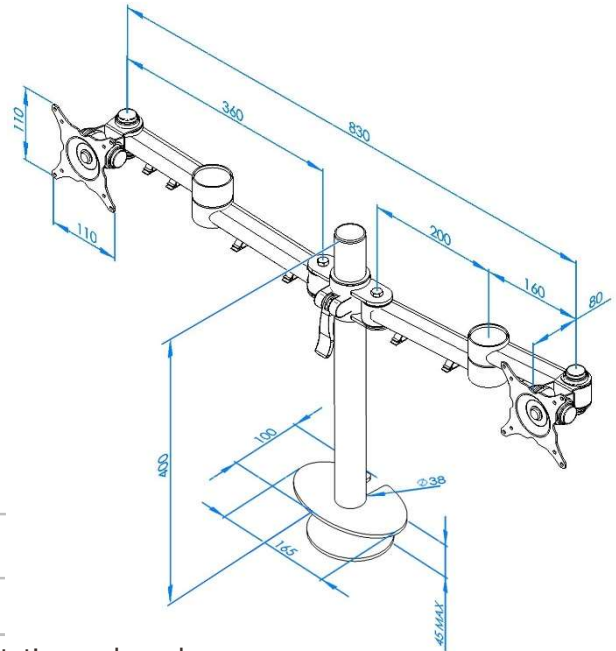

Stream dual beam 2 screen – through-desk

Product Specification

Product code	STREAMCOMB07B - Black
Weight capacity	20kg per arm
Max screen size	24"
Max forward extension	440mm, 860mm apart
VESA	75mm & 100mm VESA compliant
Movement	Height adjustment, tilt, swivel, rotation and reach
Height adjustment	Max height adjustment 300mm
Tilt	85 degrees up / 85 degrees down (170 degrees total)

Additional Information

Dual beam manual height adjustable arms with through-desk

Cable management

Colour options available:

Silver - STREAMCOMB07 - RAL code 9006

White - STREAMCOMB07W - RAL code 9010

Black - STREAMCOMB07B - RAL code 9005