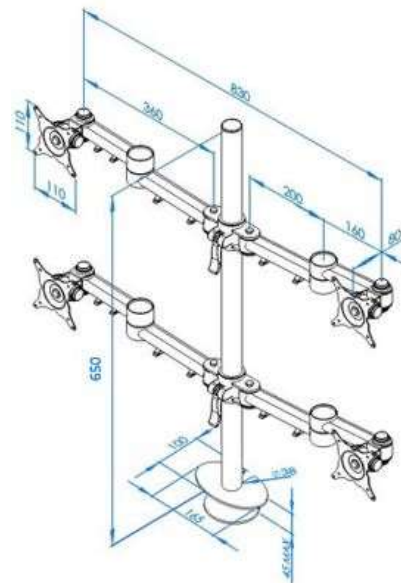

Stream quad screen – through-desk fit

Product Specification

Product code	STREAMCOMB10 - Silver
Weight capacity	20kg per arm
Max screen size	24"
Max forward extension	440mm, 860mm apart
VESA	75mm & 100mm VESA compliant
Movement	Height adjustment, tilt, swivel, rotation and reach
Height adjustment	Max height adjustment 580mm
Tilt	85 degrees up / 85 degrees down (170 degrees total)

Additional Information

4 dual beam manual height adjustable arms with through-desk

Cable management

Colour options available:

Silver – STREAMCOMB10 - RAL code 9006

White – STREAMCOMB10W - RAL code 9010

Black – STREAMCOMB10B - RAL code 9005