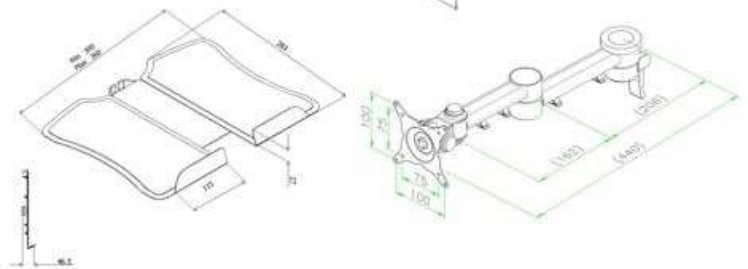

# Stream dual beam with laptop stand – through desk

## Product Specification

Product code	STREAMCOMB14B - Black
Weight capacity	20kg per arm
Max screen size	24"
Max forward extension	440mm
VESA	75mm & 100mm VESA compliant
Movement	Height adjustment, tilt, swivel, rotation and reach
Height adjustment	Max height adjustment 300mm
Tilt	85 degrees up / 85 degrees down (170 degrees total)

## Product Dimensions

Product code	STREAMCOMB14
Through desk fixing	Max desk depth 45mm
Post	400mm
Arms	Max 440mm extension
VESA	75mm & 100mm VESA compliant
Height adjustment	Max height adjustment 300mm
Tilt	85 degrees up / 85 degrees down (170 degrees total)
Laptop holder	W: 300mm-360mm, D: 283mm