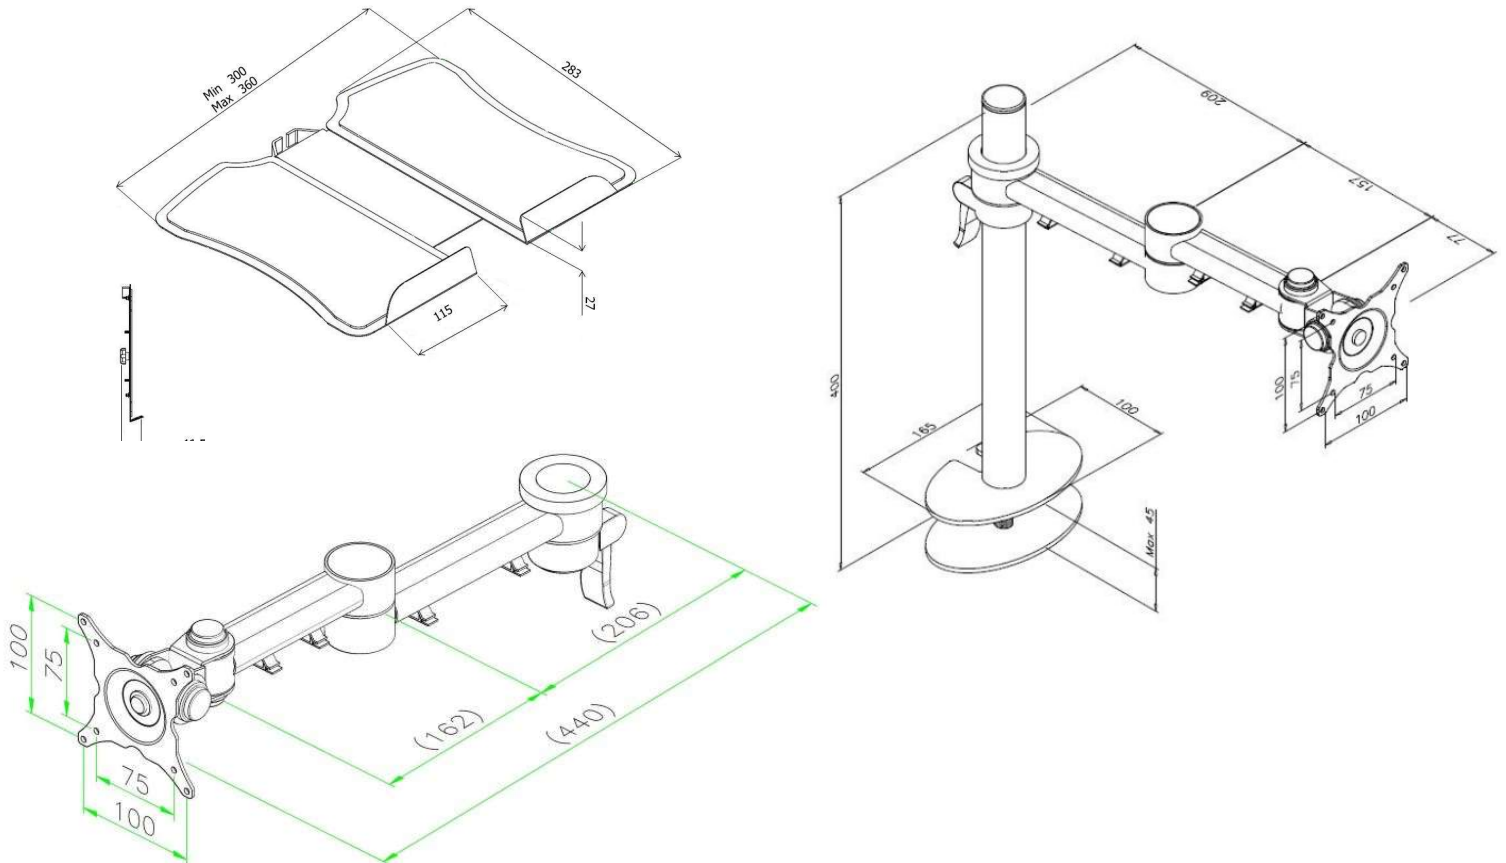

## Product Specification

Product code	STREAMCOMB14B - Black
Weight capacity	20kg per arm
Max screen size	24"
Max forward extension	440mm
VESA	75mm & 100mm VESA compliant
Movement	Height adjustment, tilt, swivel, rotation and reach
Height adjustment	Max height adjustment 300mm
Tilt	85 degrees up / 85 degrees down (170 degrees total)

## Additional Information

2 dual beam height adjustable arms with through desk fixing

Laptop holder attachment with VESA fitting

Cable management

Colour options available:

Silver – STREAMCOMB14 - RAL code 9006

# Stream dual beam with laptop stand – through desk

## Product Dimensions

Product code	STREAMCOMB14
Through desk fixing	Max desk depth 45mm
Post	400mm
Arms	Max 440mm extension
VESA	75mm & 100mm VESA compliant
Height adjustment	Max height adjustment 300mm
Tilt	85 degrees up / 85 degrees down (170 degrees total)
Laptop holder	W: 300mm-360mm, D: 283mm