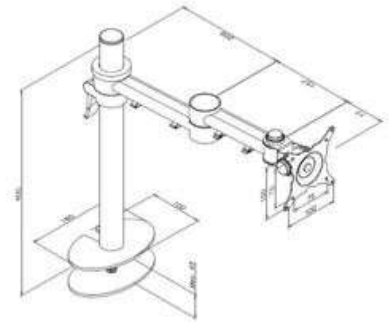

# Stream dual beam with laptop stand – through desk

## Product Specification

Product code	STREAMCOMB14B - Black
Weight capacity	20kg per arm
Max screen size	24"
Max forward extension	440mm
VESA	75mm & 100mm VESA compliant
Movement	Height adjustment, tilt, swivel, rotation and reach
Height adjustment	Max height adjustment 300mm
Tilt	85 degrees up / 85 degrees down (170 degrees total)

## Product Dimensions

Product code	STREAMCOMB14
Through desk fixing	Max desk depth 45mm
Post	400mm
Arms	Max 440mm extension
VESA	75mm & 100mm VESA compliant
Height adjustment	Max height adjustment 300mm
Tilt	85 degrees up / 85 degrees down (170 degrees total)
Laptop holder	W: 300mm-360mm, D: 283mm