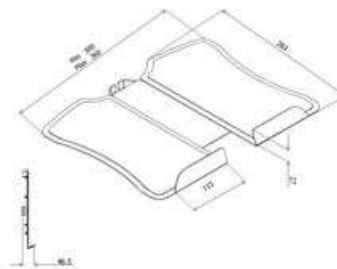

Stream dual beam with laptop stand – through desk

Product Specification

Product code	STREAMCOMB14W - White
Weight capacity	20kg per arm
Max screen size	24"
Max forward extension	440mm
VESA	75mm & 100mm VESA compliant
Movement	Height adjustment, tilt, swivel, rotation and reach
Height adjustment	Max height adjustment 300mm
Tilt	85 degrees up / 85 degrees down (170 degrees total)

Additional Information

2 dual beam height adjustable arms with through desk fixing

Laptop holder attachment with VESA fitting

Cable management

Colour options available:

Silver – STREAMCOMB14 - RAL code 9006

White – STREAMCOMB14W - RAL code 9010

Black – STREAMCOMB14B - RAL code 9005

Ergo
01235 773373
www.ergold.co.uk
sales@ergold.co.uk

Stream dual beam with laptop stand – through desk

Product Dimensions

Product code	STREAMCOMB14
Through desk fixing	Max desk depth 45mm
Post	400mm
Arms	Max 440mm extension
VESA	75mm & 100mm VESA compliant
Height adjustment	Max height adjustment 300mm
Tilt	85 degrees up / 85 degrees down (170 degrees total)
Laptop holder	W: 300mm-360mm, D: 283mm