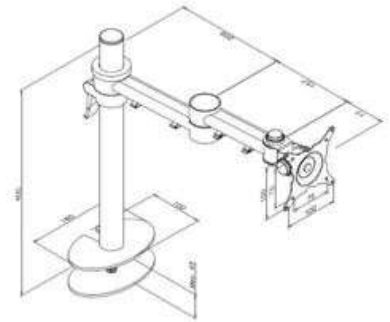

Stream dual beam with laptop stand – through desk

Product Specification

Product code	STREAMCOMB14W - White
Weight capacity	20kg per arm
Max screen size	24"
Max forward extension	440mm
VESA	75mm & 100mm VESA compliant
Movement	Height adjustment, tilt, swivel, rotation and reach
Height adjustment	Max height adjustment 300mm
Tilt	85 degrees up / 85 degrees down (170 degrees total)

Additional Information

2 dual beam height adjustable arms with through desk fixing

Laptop holder attachment with VESA fitting

Cable management

Colour options available:

Silver – STREAMCOMB14 - RAL code 9006

White – STREAMCOMB14W - RAL code 9010

Black – STREAMCOMB14B - RAL code 9005

Ergo
01235 773373
www.ergold.co.uk
sales@ergold.co.uk

Stream dual beam with laptop stand – through desk

Product Dimensions

Product code	STREAMCOMB14
Through desk fixing	Max desk depth 45mm
Post	400mm
Arms	Max 440mm extension
VESA	75mm & 100mm VESA compliant
Height adjustment	Max height adjustment 300mm
Tilt	85 degrees up / 85 degrees down (170 degrees total)
Laptop holder	W: 300mm-360mm, D: 283mm