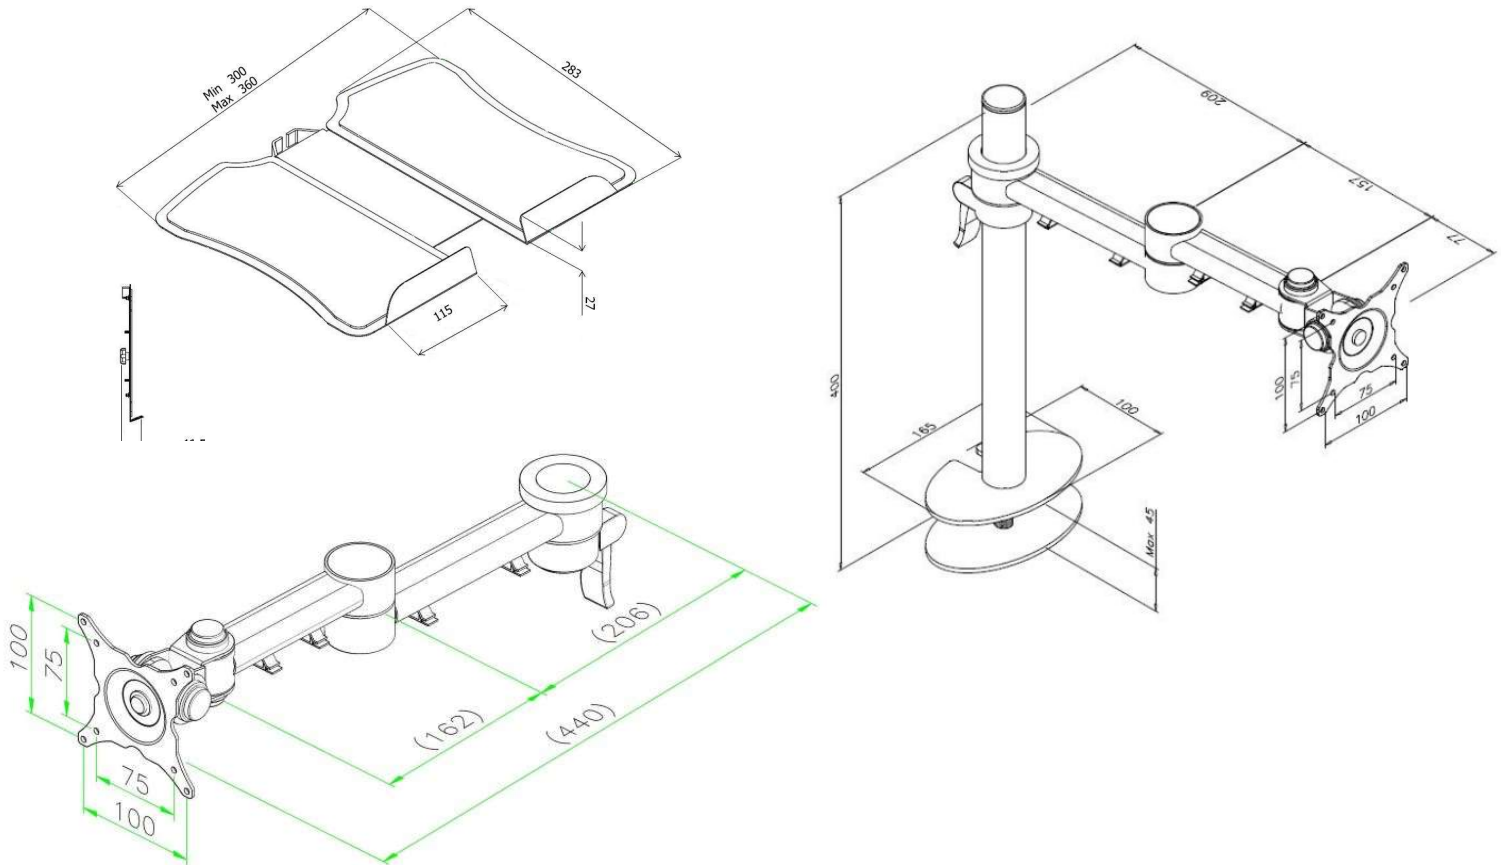

Stream dual beam with laptop stand – through desk

Product Specification

Product code	STREAMCOMB14W - White
Weight capacity	20kg per arm
Max screen size	24"
Max forward extension	440mm
VESA	75mm & 100mm VESA compliant
Movement	Height adjustment, tilt, swivel, rotation and reach
Height adjustment	Max height adjustment 300mm
Tilt	85 degrees up / 85 degrees down (170 degrees total)

Additional Information

2 dual beam height adjustable arms with through desk fixing

Laptop holder attachment with VESA fitting

Cable management

Colour options available:

Silver – STREAMCOMB14 - RAL code 9006

White – STREAMCOMB14W - RAL code 9010

Black – STREAMCOMB14B - RAL code 9005

Ergo
01235 773373
www.ergold.co.uk
sales@ergold.co.uk

Stream dual beam with laptop stand – through desk

Product Dimensions

Product code	STREAMCOMB14
Through desk fixing	Max desk depth 45mm
Post	400mm
Arms	Max 440mm extension
VESA	75mm & 100mm VESA compliant
Height adjustment	Max height adjustment 300mm
Tilt	85 degrees up / 85 degrees down (170 degrees total)
Laptop holder	W: 300mm-360mm, D: 283mm