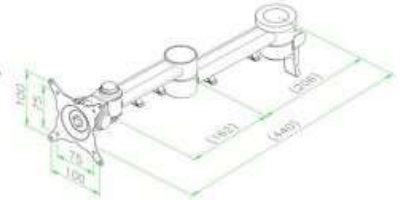

Stream dual beam with laptop stand – through desk

Product Specification

Product code	STREAMCOMB14W - White
Weight capacity	20kg per arm
Max screen size	24"
Max forward extension	440mm
VESA	75mm & 100mm VESA compliant
Movement	Height adjustment, tilt, swivel, rotation and reach
Height adjustment	Max height adjustment 300mm
Tilt	85 degrees up / 85 degrees down (170 degrees total)

Additional Information

2 dual beam height adjustable arms with through desk fixing

Laptop holder attachment with VESA fitting

Cable management

Colour options available:

Silver – STREAMCOMB14 - RAL code 9006

White – STREAMCOMB14W - RAL code 9010

Black – STREAMCOMB14B - RAL code 9005

Ergo
01235 773373
www.ergold.co.uk
sales@ergold.co.uk

Stream dual beam with laptop stand – through desk

Product Dimensions

Product code	STREAMCOMB14
Through desk fixing	Max desk depth 45mm
Post	400mm
Arms	Max 440mm extension
VESA	75mm & 100mm VESA compliant
Height adjustment	Max height adjustment 300mm
Tilt	85 degrees up / 85 degrees down (170 degrees total)
Laptop holder	W: 300mm-360mm, D: 283mm